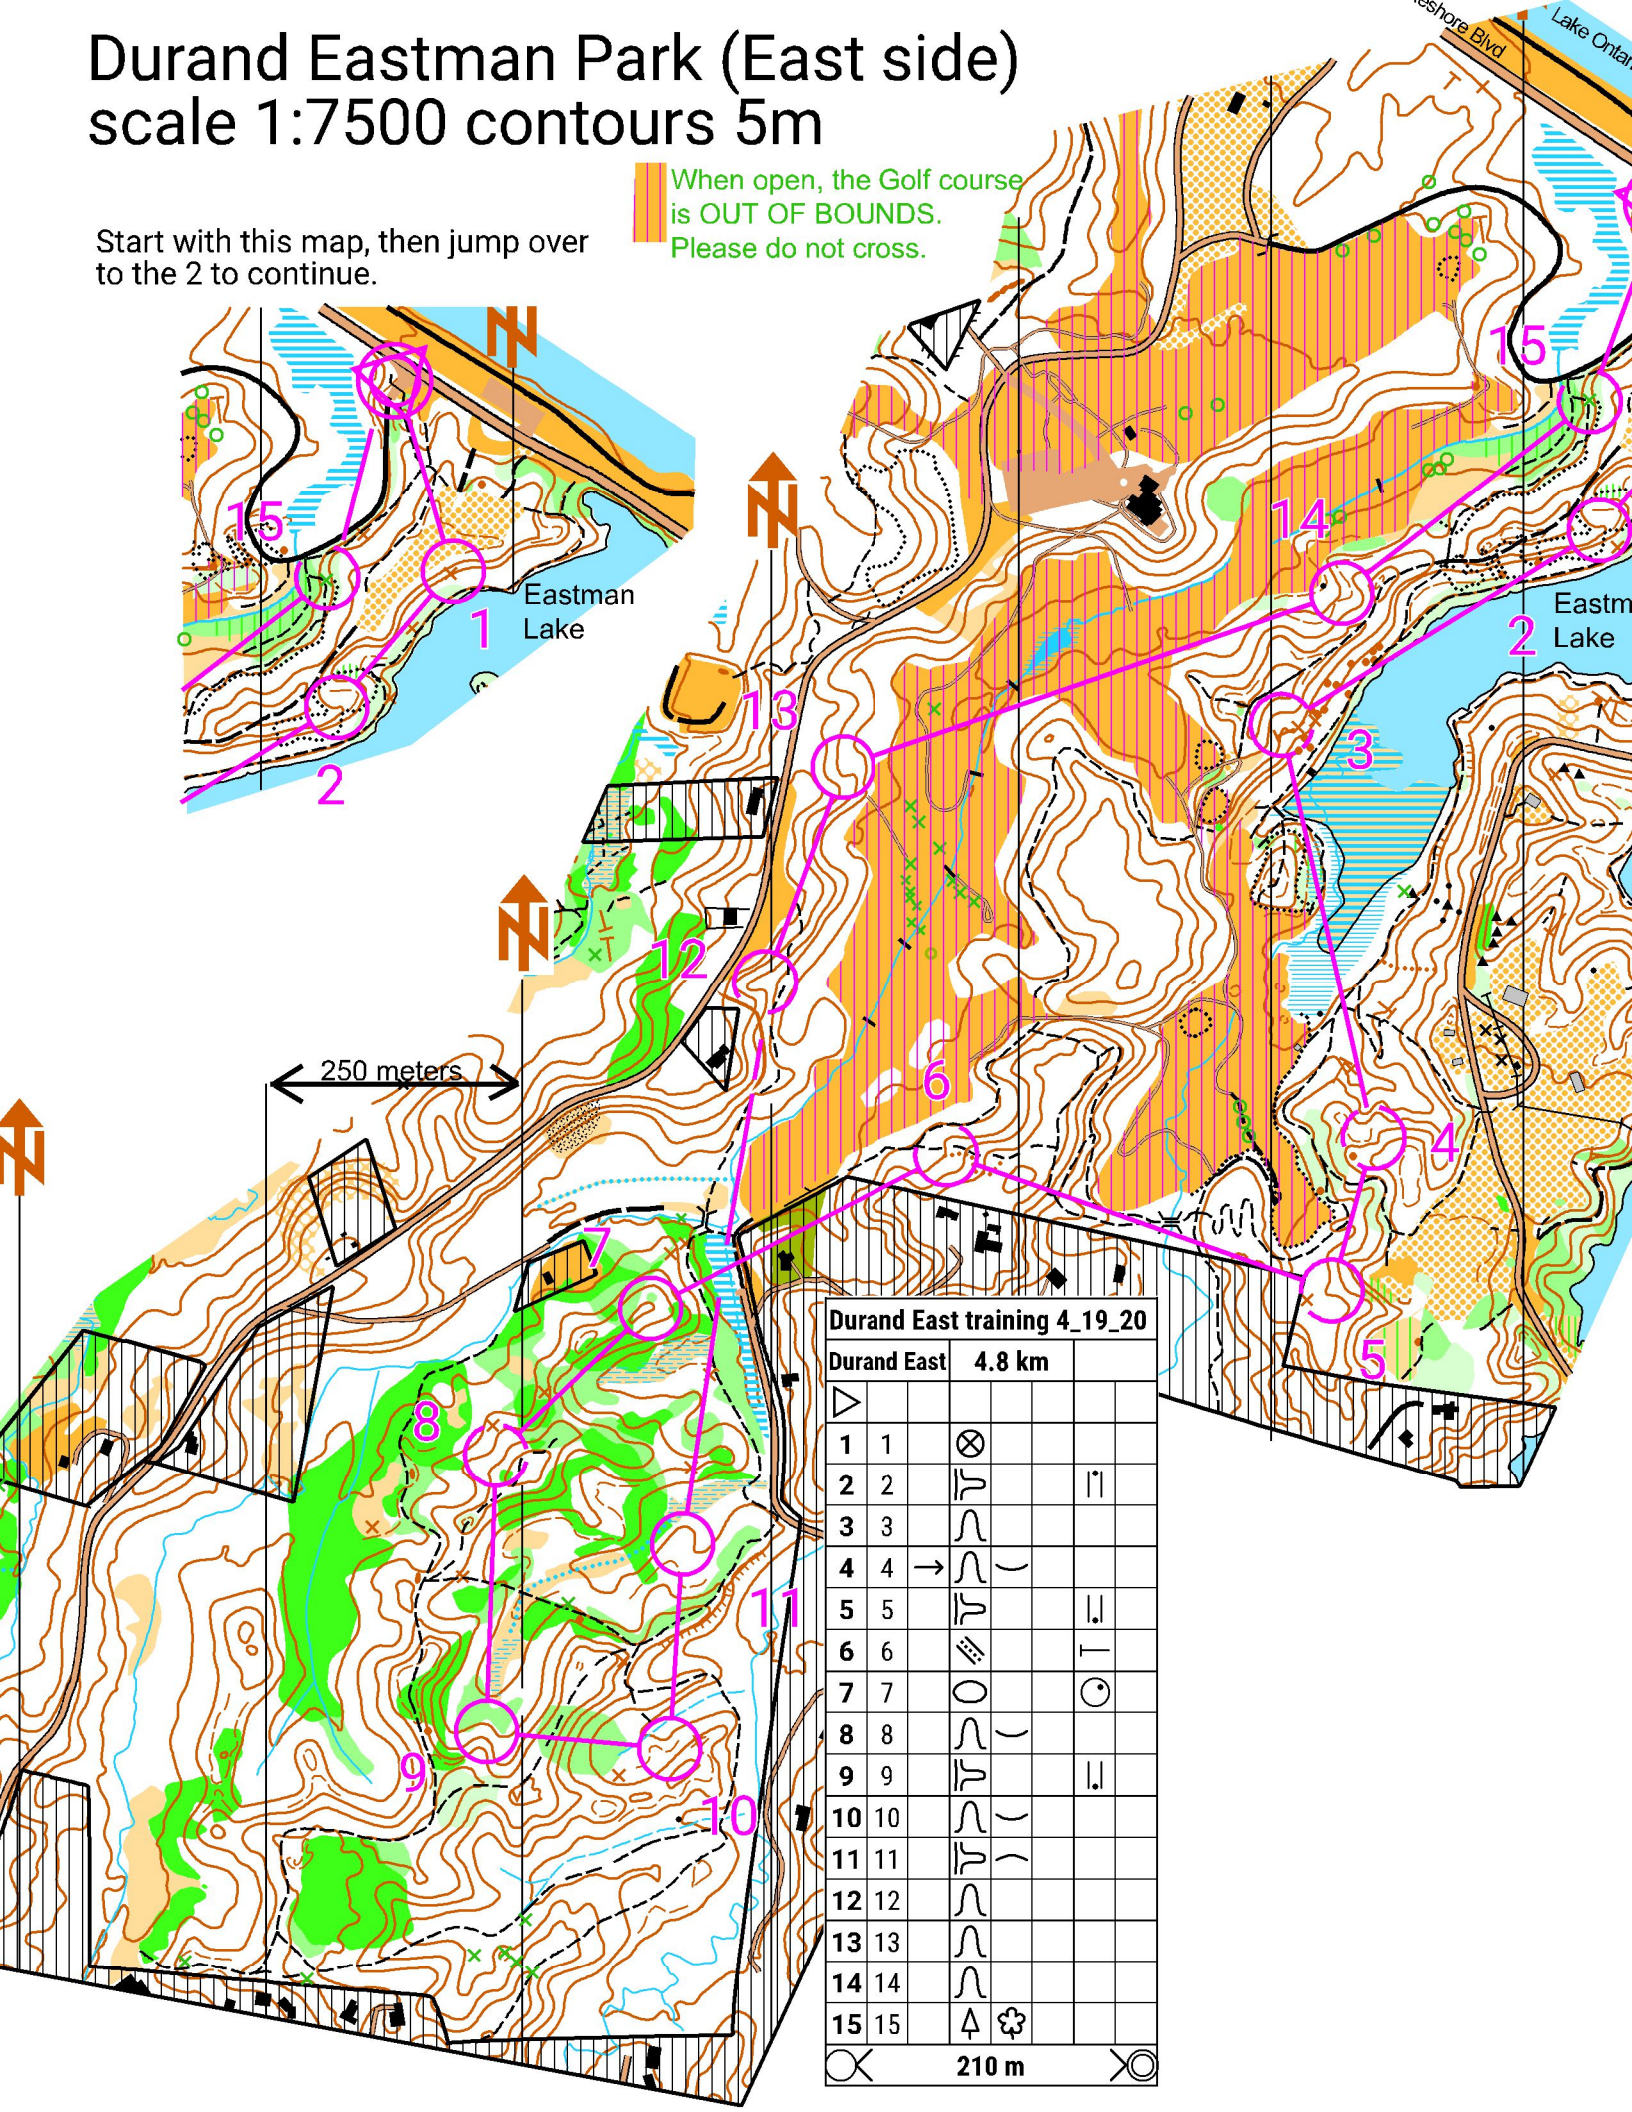

Durand Eastman Park (East side)

scale 1:7500 contours 5m

Start with this map, then jump over to the 2 to continue.

When open, the Golf course is OUT OF BOUNDS.
Please do not cross.

Durand East training 4_19_20

Durand East 4.8 km

1	1	⊗		
2	2	π		∩
3	3	∩		
4	4	→ ∩		
5	5	π		∩
6	6	∩		∩
7	7	∩		∩
8	8	∩		
9	9	π		∩
10	10	∩		
11	11	π		
12	12	∩		
13	13	∩		
14	14	∩		
15	15	∩	⊗	

⊗ 210 m ⊗