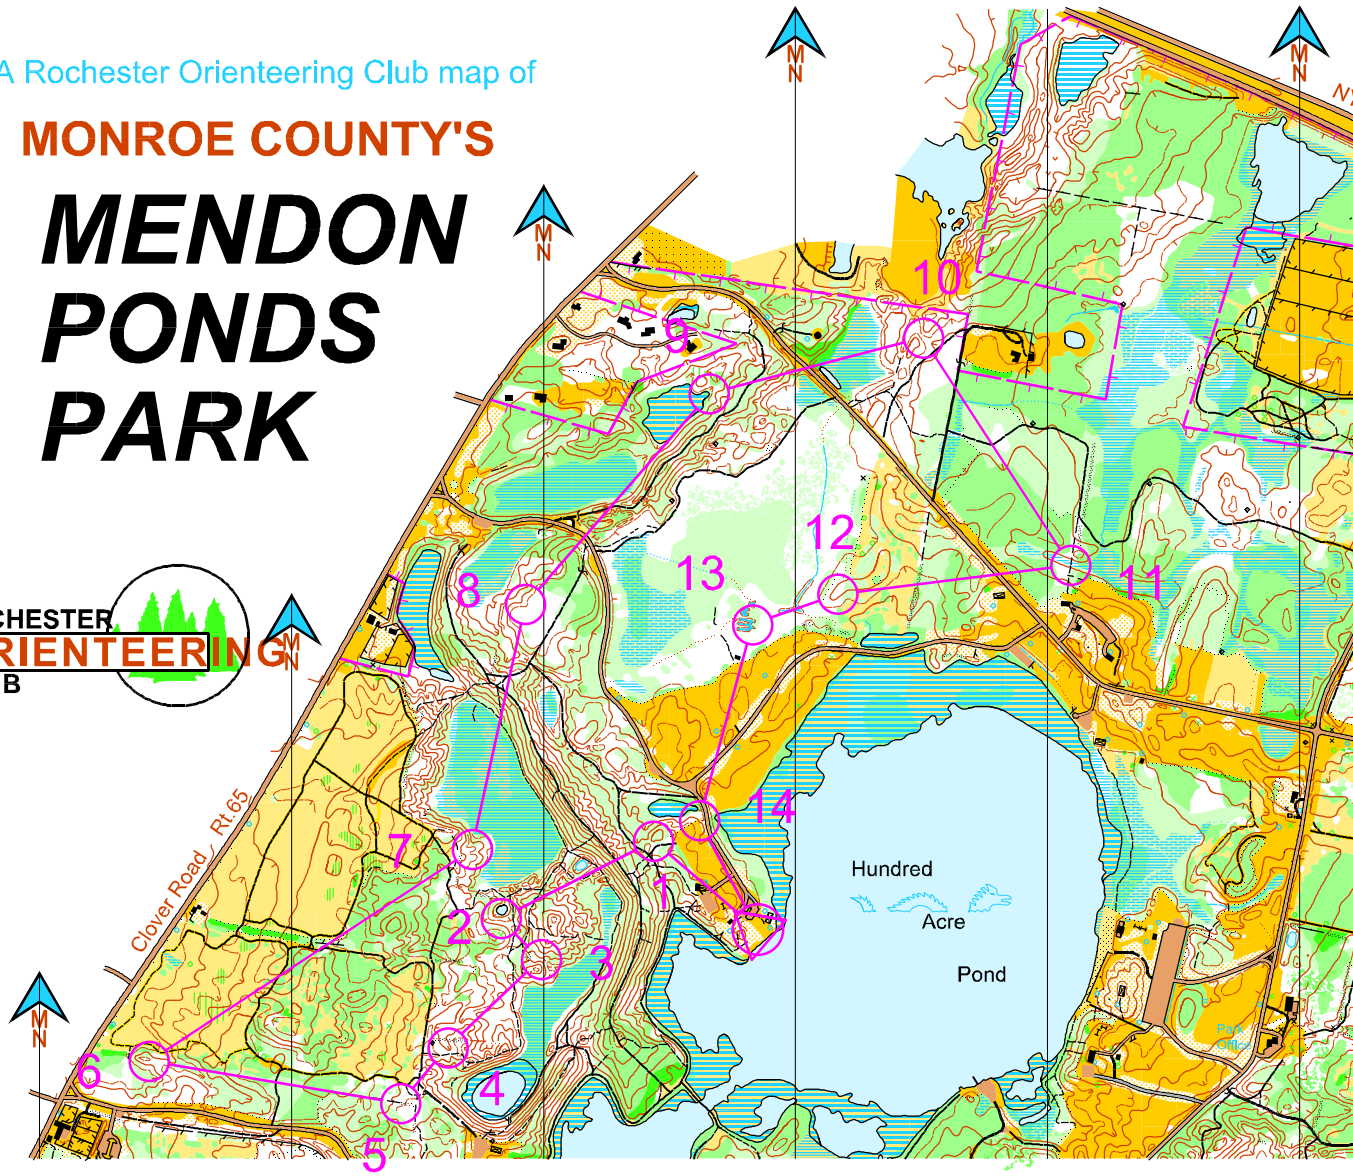

A Rochester Orienteering Club map of

MONROE COUNTY'S

MENDON PONDS PARK

**ROCHESTER
ORIENTEERING
CLUB**

green		5.720	
▷			Beach
1	43	○	Parking hill SW edge
2	56	⊖	pond
3	50) (saddle
4	57	∩	reentrant
5	52	↗	stone fence
6	53	○	small hill
7	55	⊥	spur
8	40	∩	reentrant
9	39	≡	swamp NE to ↗
10	31) (saddle
11	35	≡	small swamp
12	36	○	hill SW end
13	37	∇	water hole
14	48	◇	field NW corner
⊗		240 ⊙	

Scale 1:15 000
Contour interval 5m